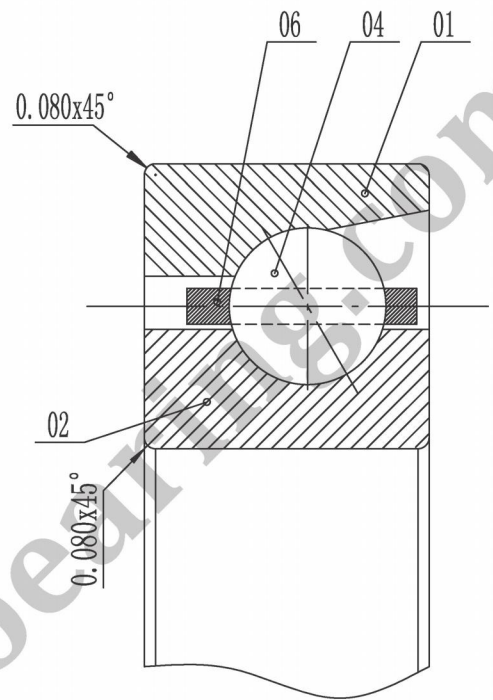

I enlarged view

INA THIN SECTION BEARING

Formal drawing of CSEGO45 will be submitted after contact with:

[sales@jcb-bearing.com](mailto:sales@jcb-bearing.com) or [sales@thinsectionbearings.com](mailto:sales@thinsectionbearings.com)

06	cage		Brass			
04	steel ball		AISI 52100 Steel			
02	inner ring	1	AISI 52100 Steel			
01	outer ring	1	AISI 52100 Steel			
No.	designation	qty	material	unit	total	remark
				weight (lbs)		
Luoyang JCB Bearing Technology Co., Ltd				CSEGO45		
Contact information						
Company Address : No.285 Fenghua road, Luoyang, Henan,China.				weight(lbs)		
Postal code : 471000				3.95		
Phone : 0086-379-68611678 Fax : 0086-379-68611679				total page 1		
E-mail: <a href="mailto:sales@jcb-bearing.com">sales@jcb-bearing.com</a>				page 1		
Reserved E-mail: <a href="mailto:sales@thinsectionbearings.com">sales@thinsectionbearings.com</a>				Luoyang JCB Bearing Technology Co., Ltd		
Website: <a href="http://www.jcb-bearing.com">http://www.jcb-bearing.com</a>						
<a href="https://www.thinsectionbearings.com">https://www.thinsectionbearings.com</a>						